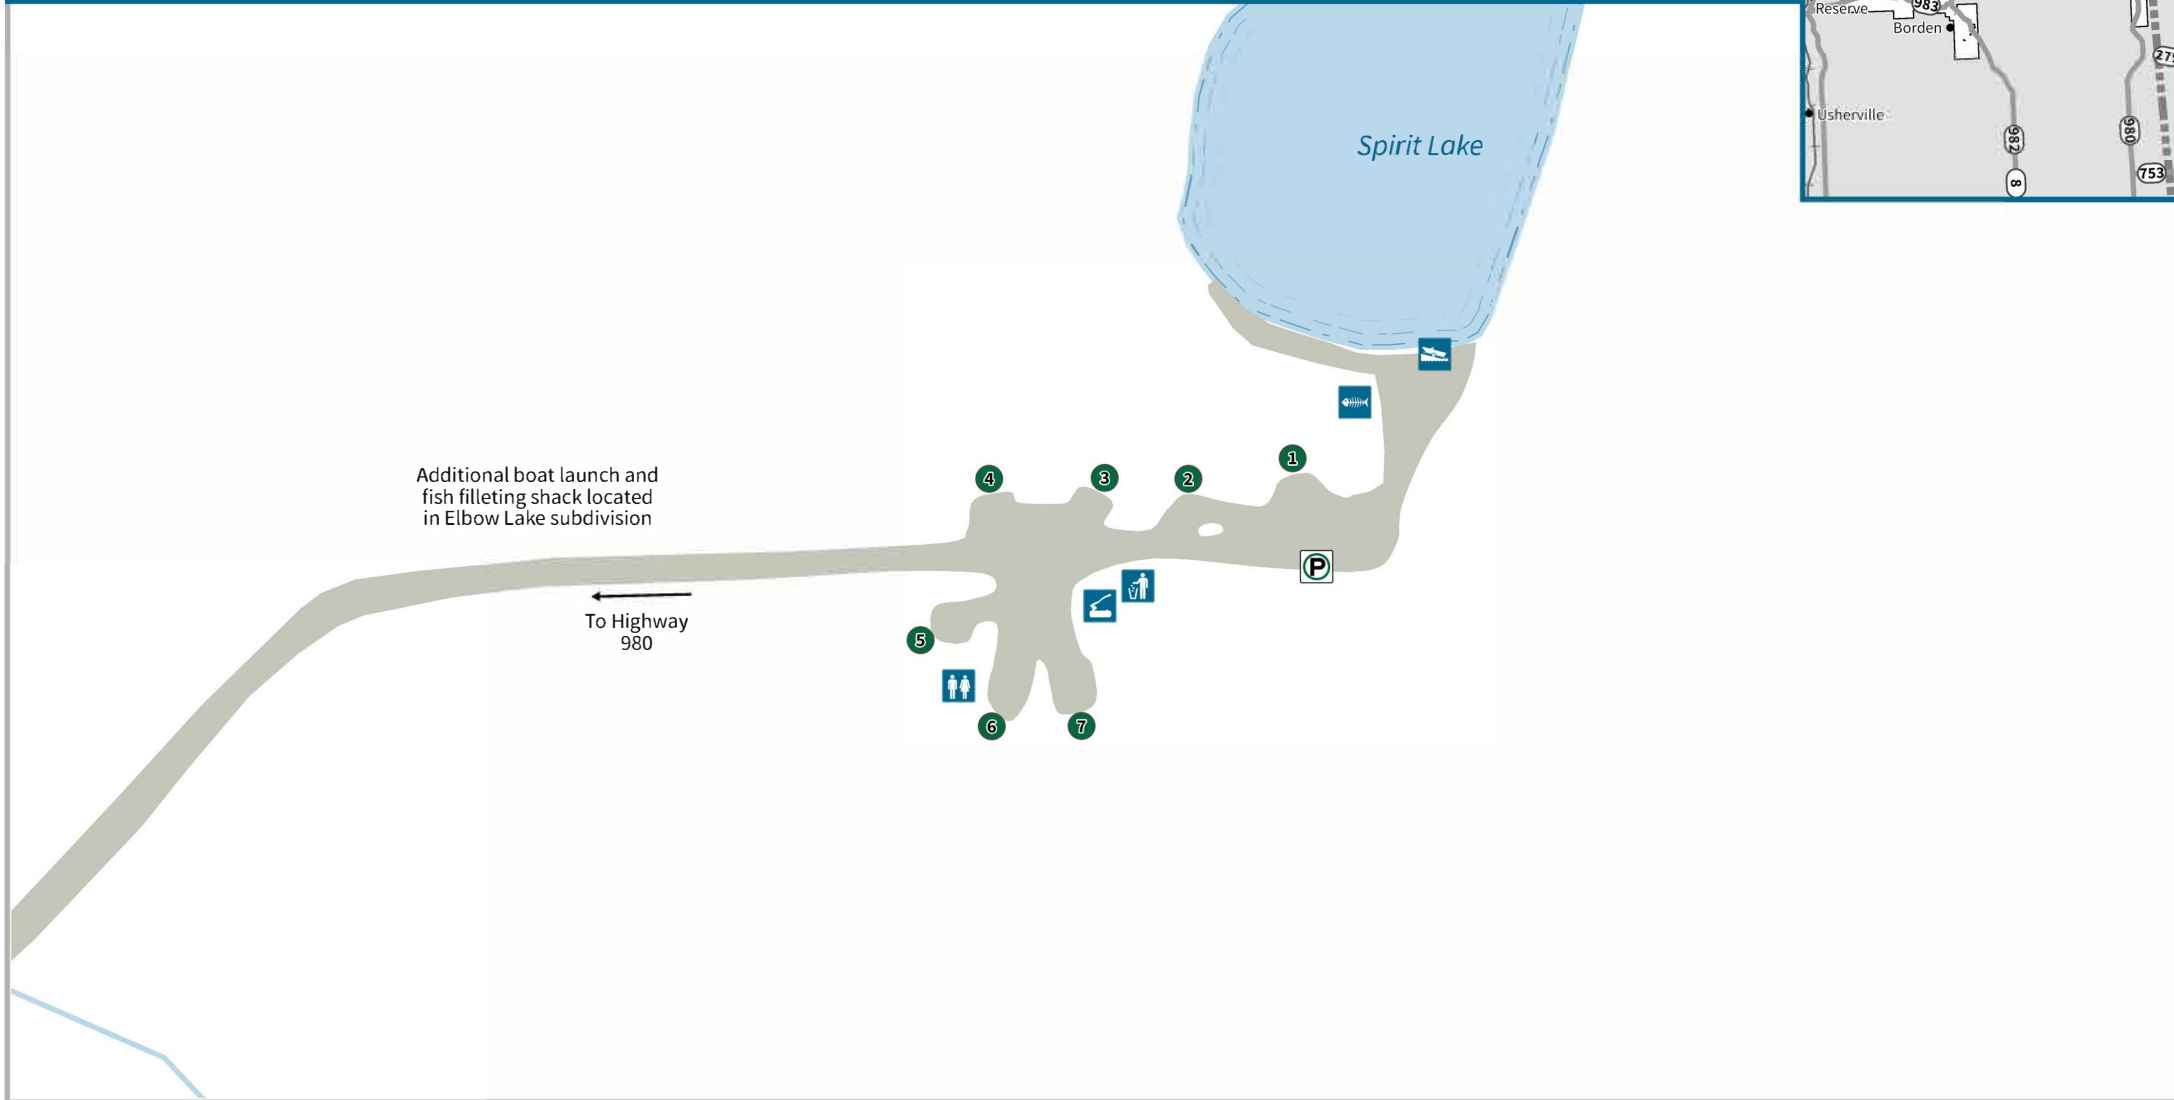

Legend

- Boat Launch
- Filleting Area
- Garbage
- Parking
- Washrooms
- Wood