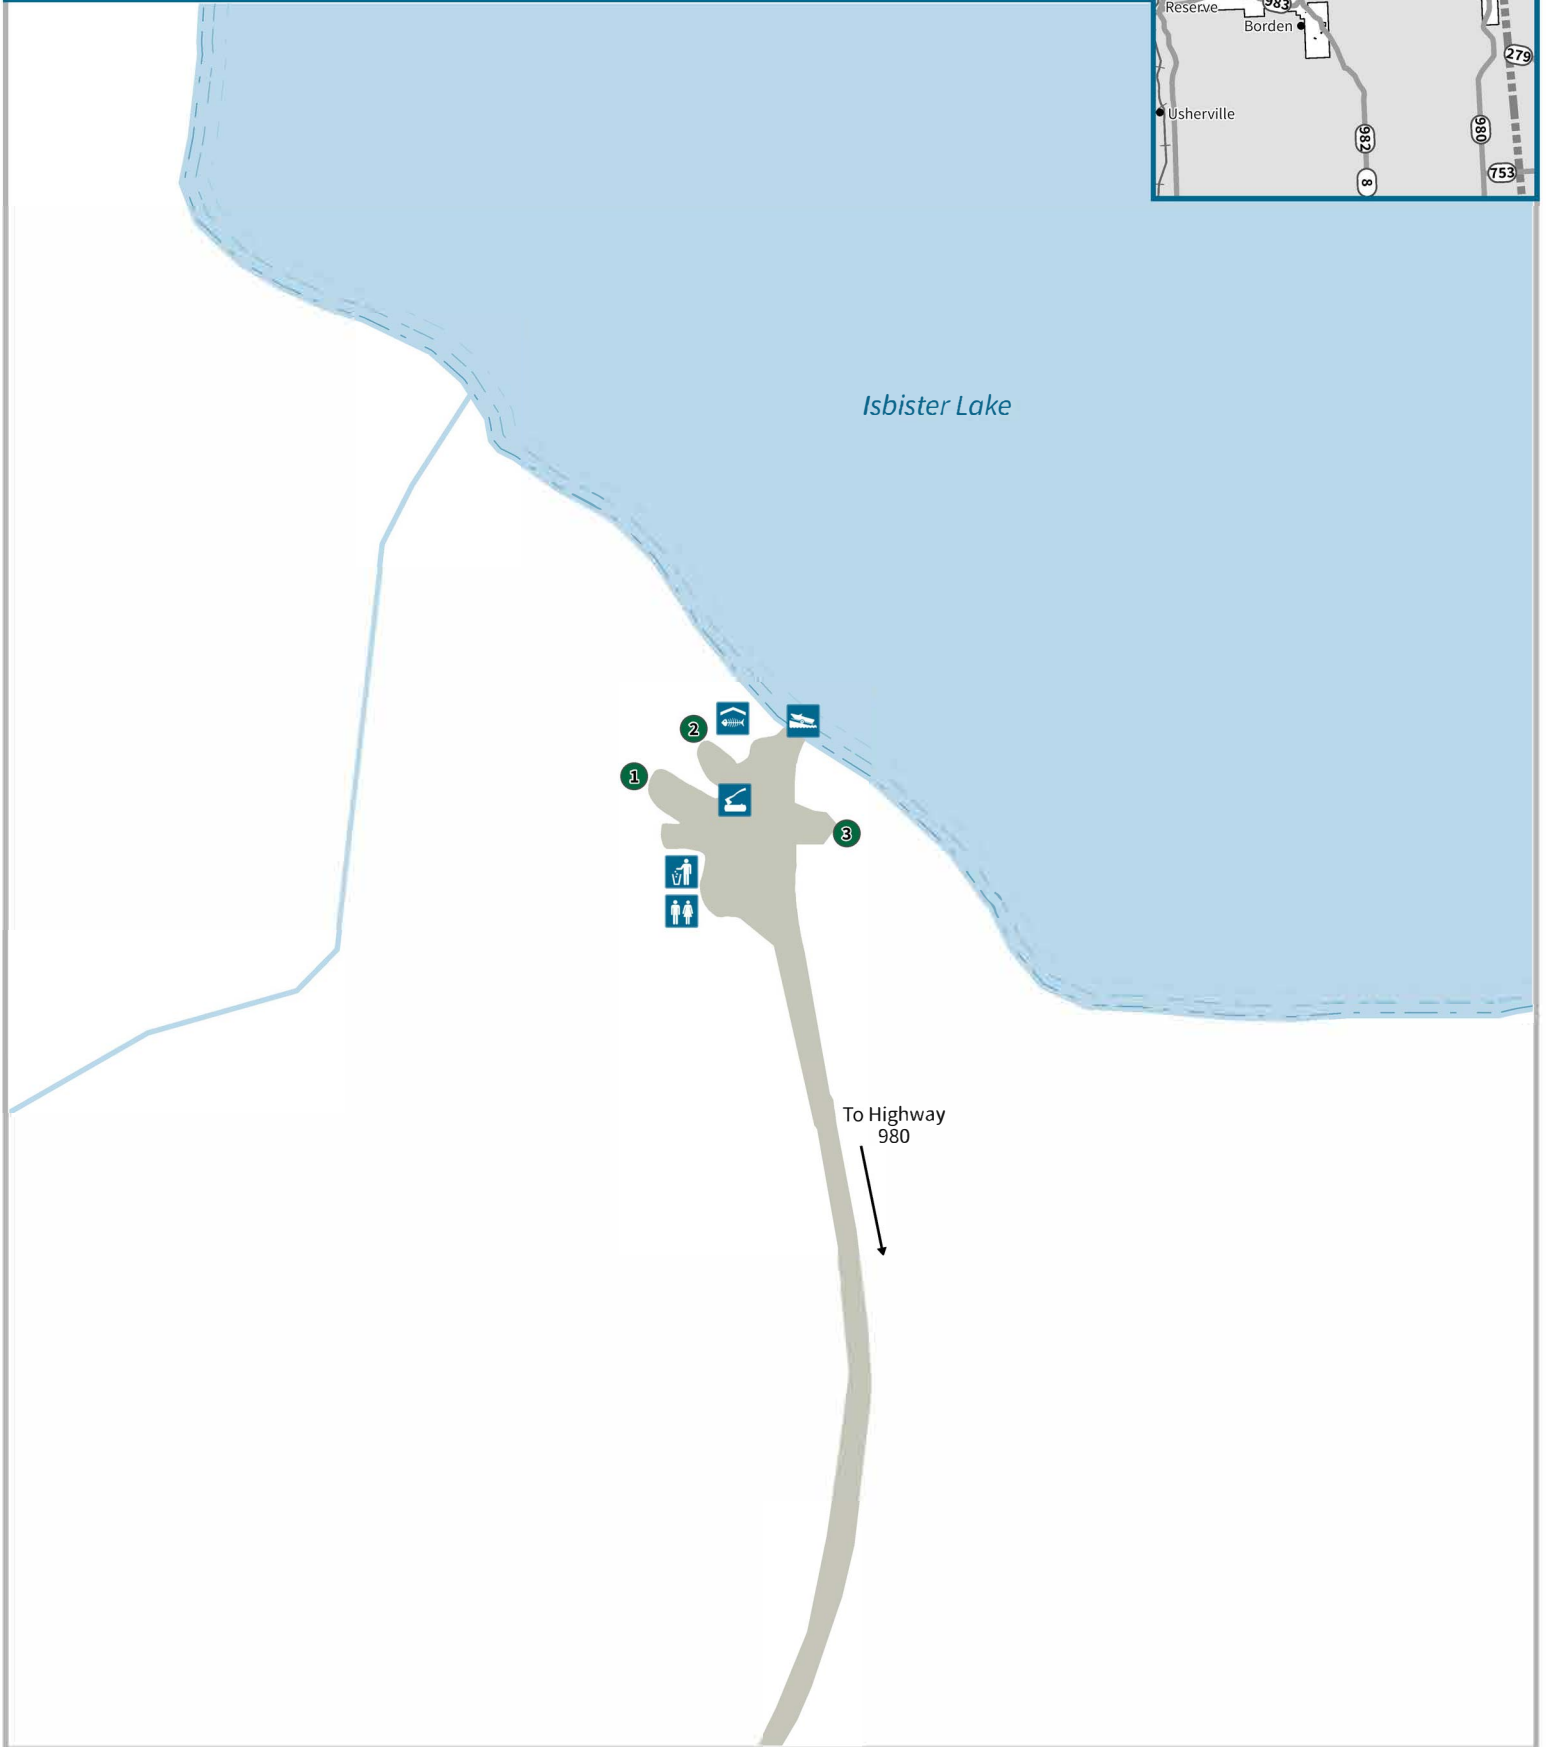

Porcupine Hills Provincial Park

Isbister Lake Campground

Legend

-  Boat Launch
-  Washrooms
-  Filleting Building
-  Wood
-  Garbage

Site Types

-  Economy

Porcupine Hills Provincial Park

Parr Hill Campground

Legend

- | | | |
|--------------------|----------------|-----------|
| Boat Launch | Picnic Shelter | Washrooms |
| Filleting Building | Recycle Area | Wood |
| Garbage | Sani Dump | Water |

Site Types

- Economy

Porcupine Hills Provincial Park

Smallfish Lake Campground

Legend

-  Boat Launch
-  Washrooms
-  Filleting Area
-  Wood
-  Garbage

Site Types

-  Economy

Porcupine Hills Provincial Park

Spirit Lake Campground

Porcupine Hills Provincial Park

Townsend Lake Campground

Legend

- Boat Launch
- Filleting Building
- Garbage
- Parking
- Playground
- Recycle Area
- Sani Dump
- Washrooms
- Wood
- Dock
- Lodging
- Picnic Area
- Water