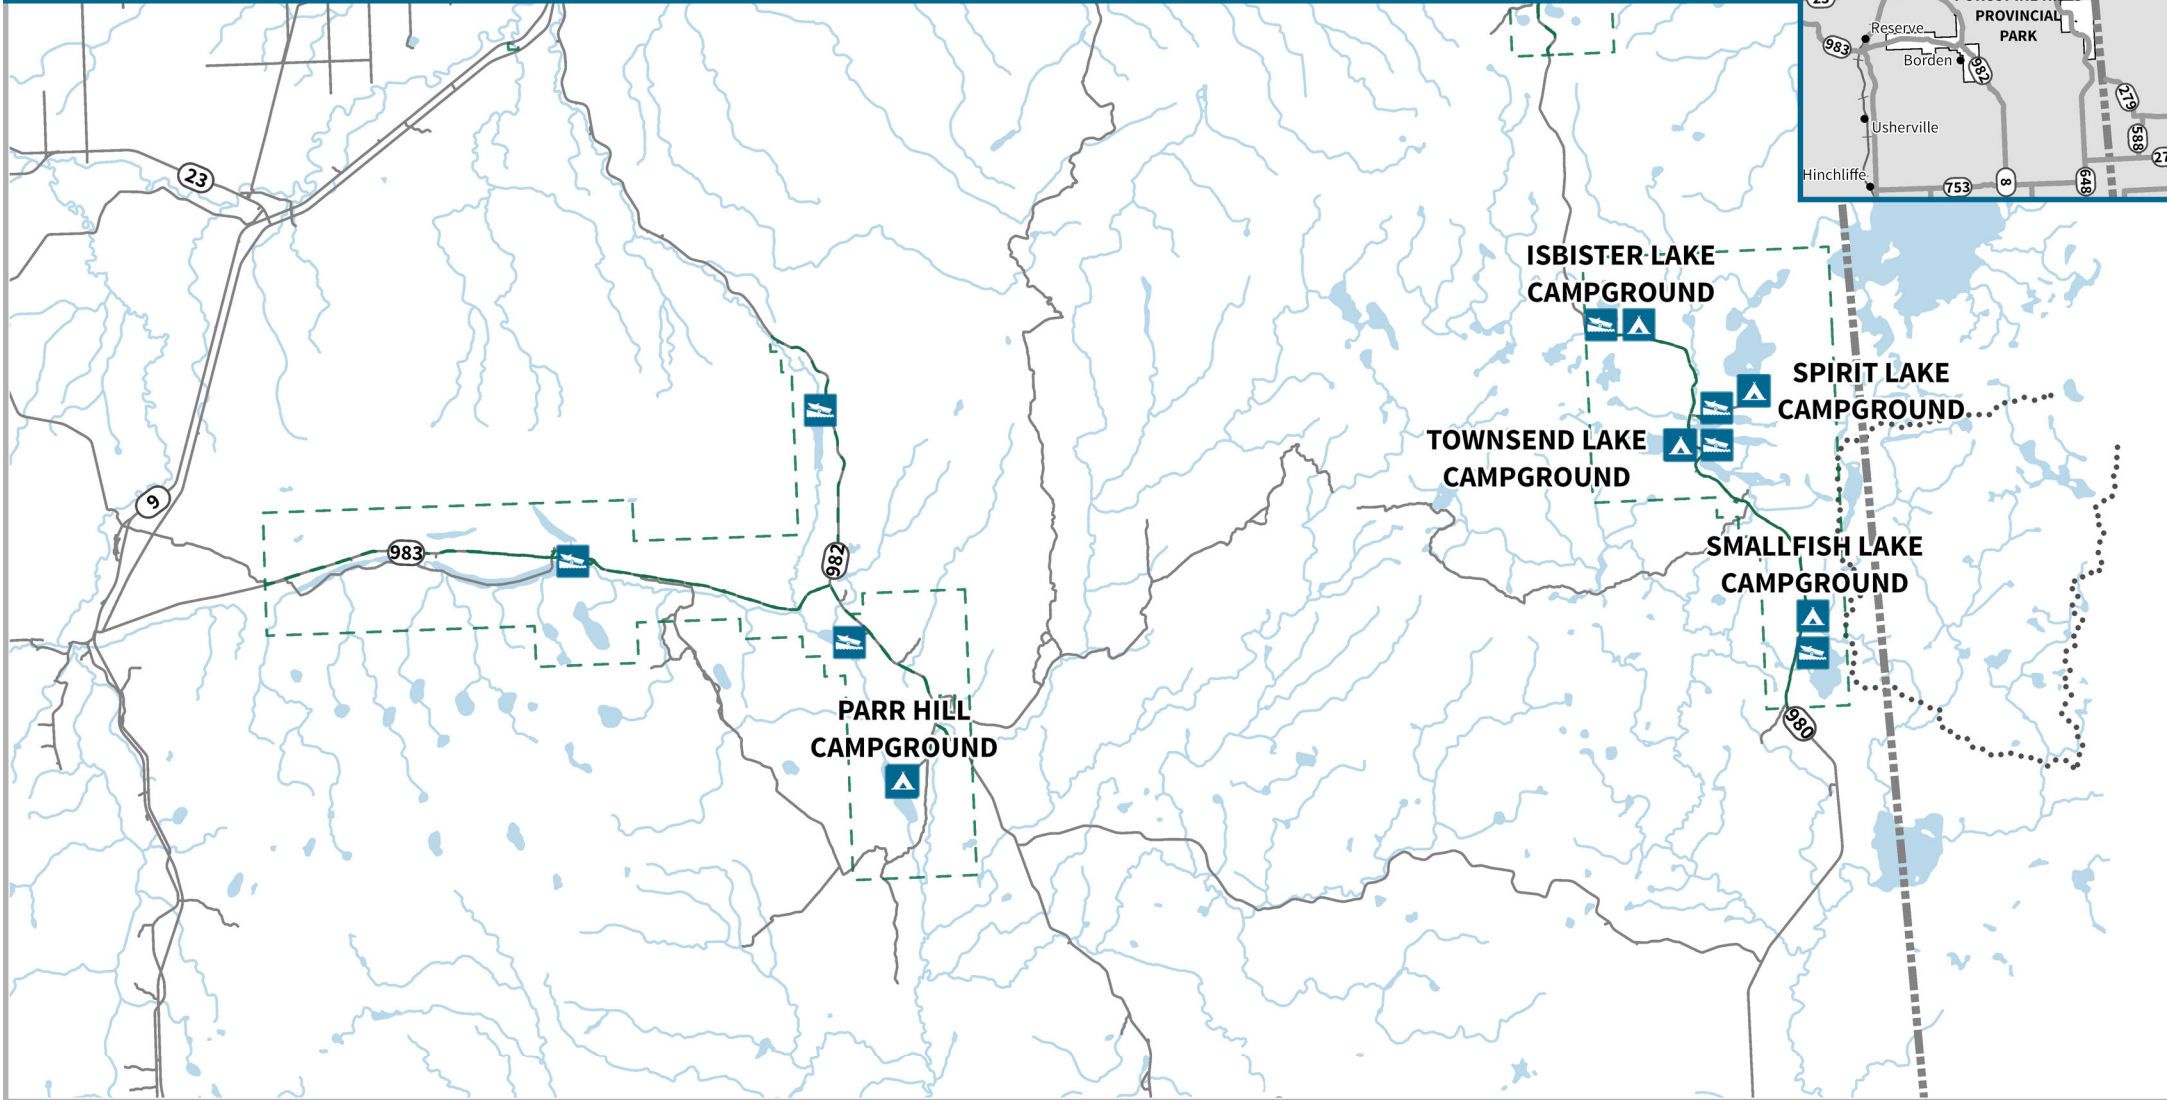

Porcupine Hills Provincial Park

Park Boundary

Legend

- Boat Launch
- Campground
- Park Boundary

#SaskParks
Park Watch: 1-800-667-1788
saskparks.com

The Ministry of Parks, Culture and Sport is not responsible for any damages suffered, including but not limited to, personal injury, damage to property, or death, as a result of use of or reliance on this map. Be aware that natural elements, including submerged obstacles and rapids may change suddenly and without warning. Use of this map and travel in the area shown in the map is at your own risk.
Published Date: 05/02/2025