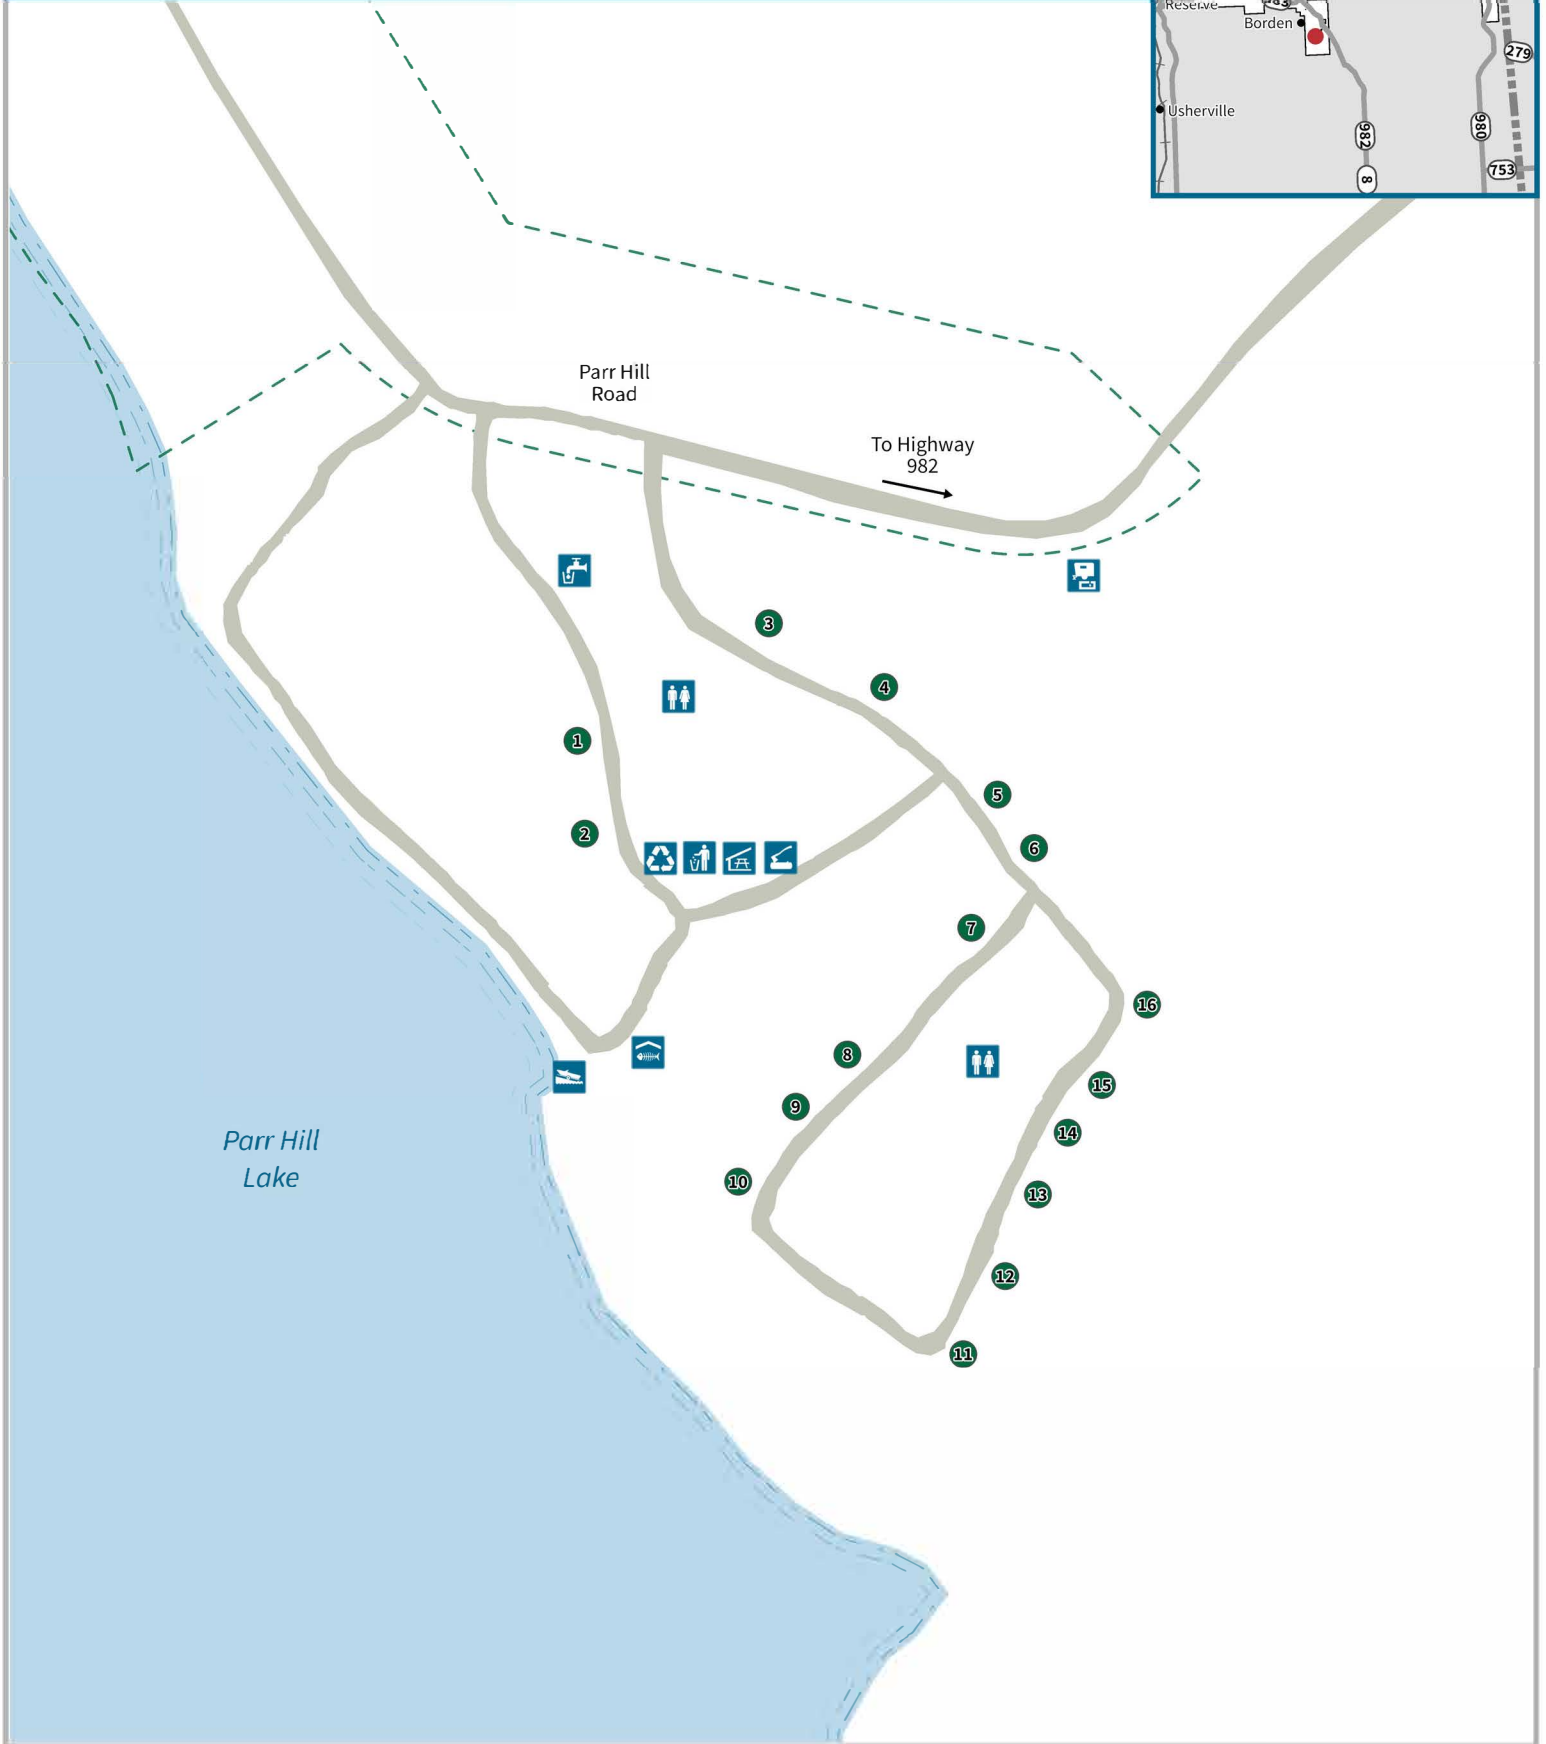

Porcupine Hills Provincial Park

Isbister Lake Campground

Legend

-  Boat Launch
-  Washrooms
-  Filleting Building
-  Wood
-  Garbage

Site Types

-  Economy

Porcupine Hills Provincial Park

Parr Hill Campground

Legend

- | | | |
|--------------------|----------------|-----------|
| Boat Launch | Picnic Shelter | Washrooms |
| Filleting Building | Recycle Area | Wood |
| Garbage | Sani Dump | Water |

Site Types

- Economy

Porcupine Hills Provincial Park

Smallfish Lake Campground

Legend

-  Boat Launch
-  Washrooms
-  Filleting Area
-  Wood
-  Garbage

Site Types

-  Economy

Porcupine Hills Provincial Park

Spirit Lake Campground

Porcupine Hills Provincial Park

Townsend Lake Campground

Legend

- Boat Launch
- Filleting Building
- Garbage
- Parking
- Playground
- Recycle Area
- Sani Dump
- Washrooms
- Wood
- Dock
- Lodging
- Picnic Area
- Water