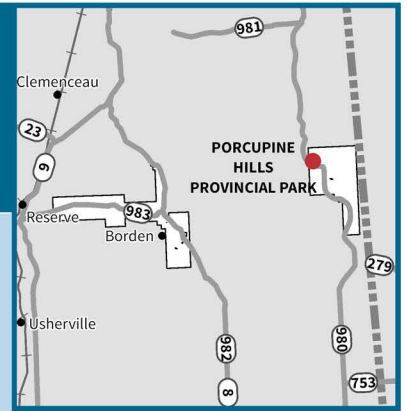

Porcupine Hills Provincial Park

Isbister Lake Campground

Legend

- Boat Launch
- Washrooms
- Filleting Building
- Wood
- Garbage

Site Types

- Economy