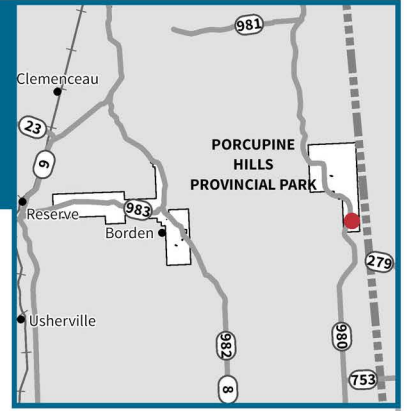

Porcupine Hills Provincial Park

Smallfish Lake Campground

Legend

-  Boat Launch
-  Washrooms
-  Filleting Area
-  Wood
-  Garbage

Site Types

-  Economy

Porcupine Hills Provincial Park

Spirit Lake Campground