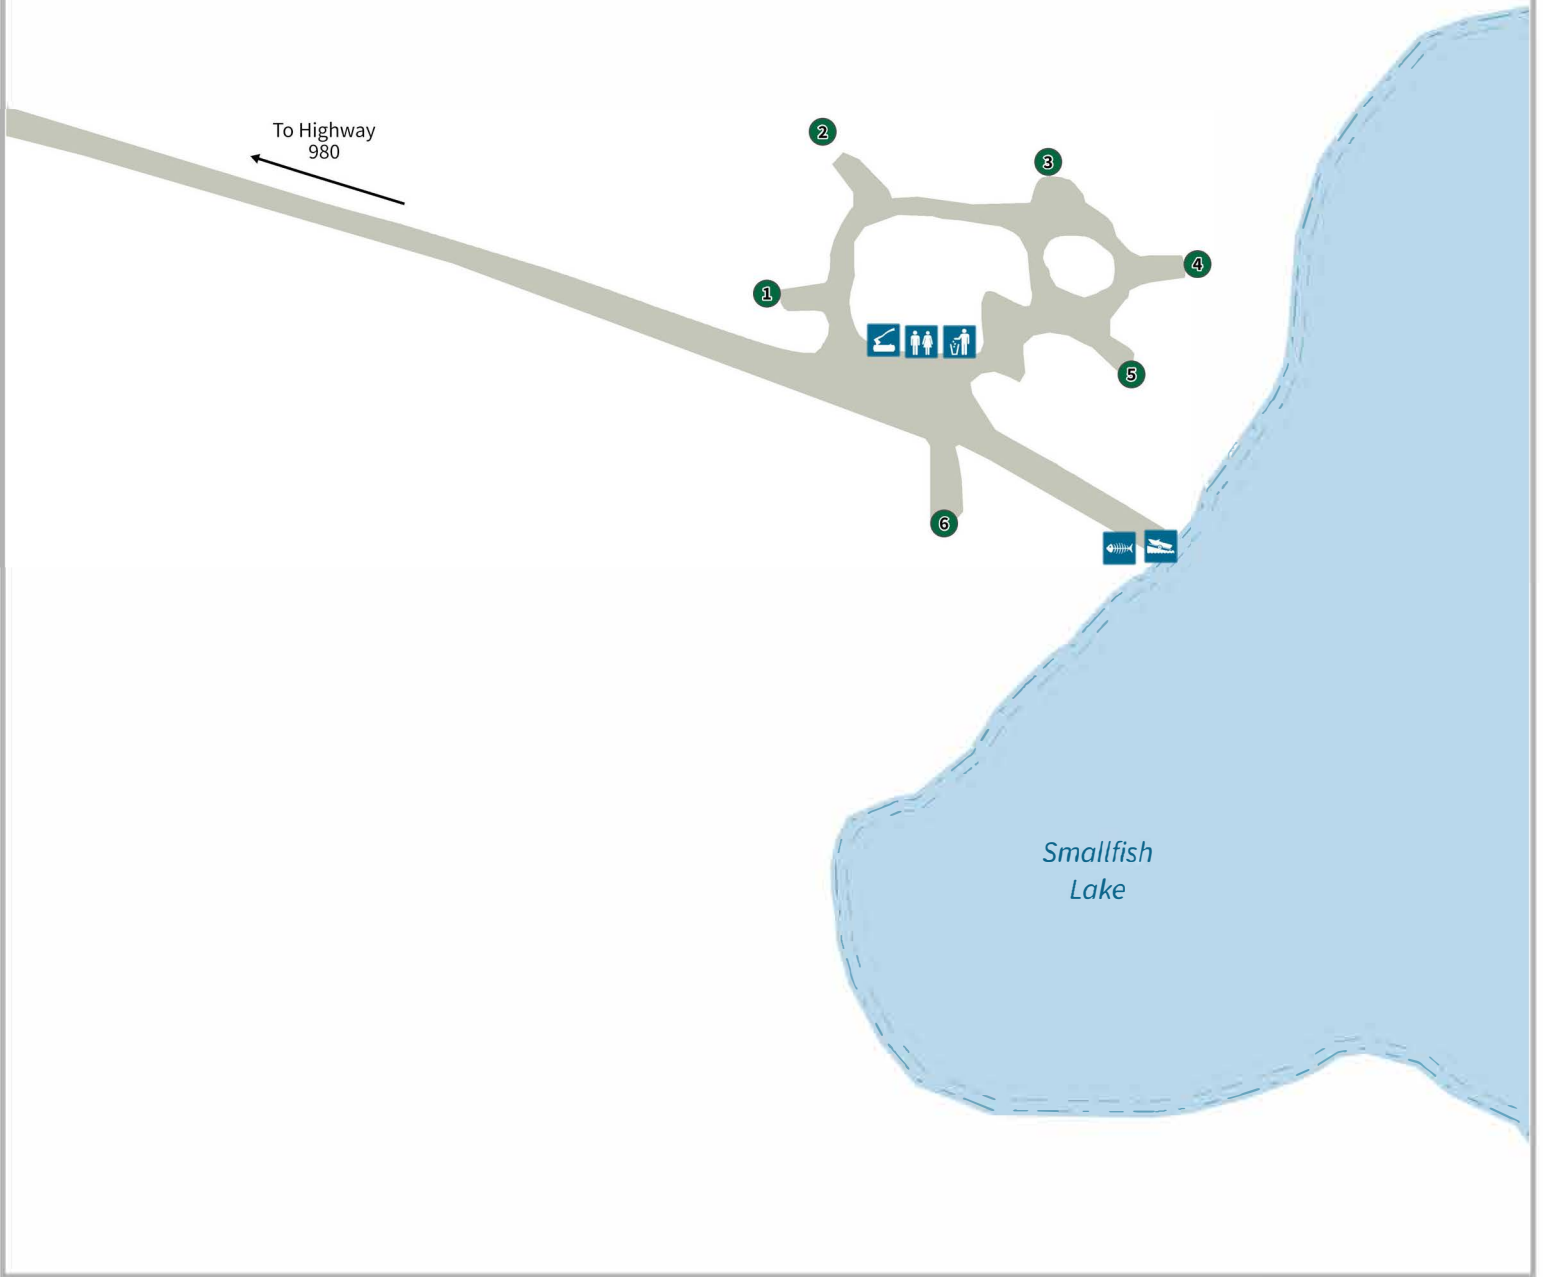

Porcupine Hills Provincial Park

Smallfish Lake Campground

Legend

- Boat Launch
- Washrooms
- Filleting Area
- Wood
- Garbage

Site Types

- Economy