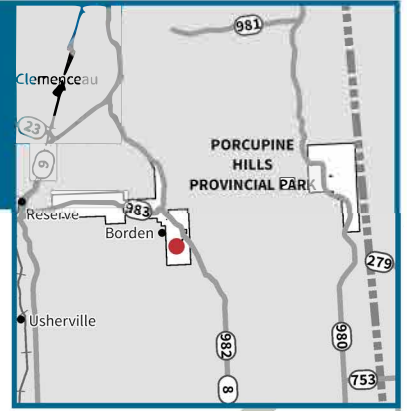

Porcupine Hills Provincial Park

Parr Hill Campground

Legend

Boat Launch	Picnic Shelter	Washrooms
Filleting Building	Recycle Area	Wood
Garbage	Sani Dump	Water

Site Types

- Economy

#SaskParks
Park Watch: 1-800-667-1788
saskparks.com

The Ministry of Parks, Culture and Sport is not responsible for any damages suffered, including but not limited to, personal injury, damage to property, or death, as a result of use of or reliance on this map. We are aware that natural elements, including submerged obstacles and rapids may change suddenly and without warning. Use of this map and travel in the area shown in the map is at your own risk.
Published Date: 05/02/2025