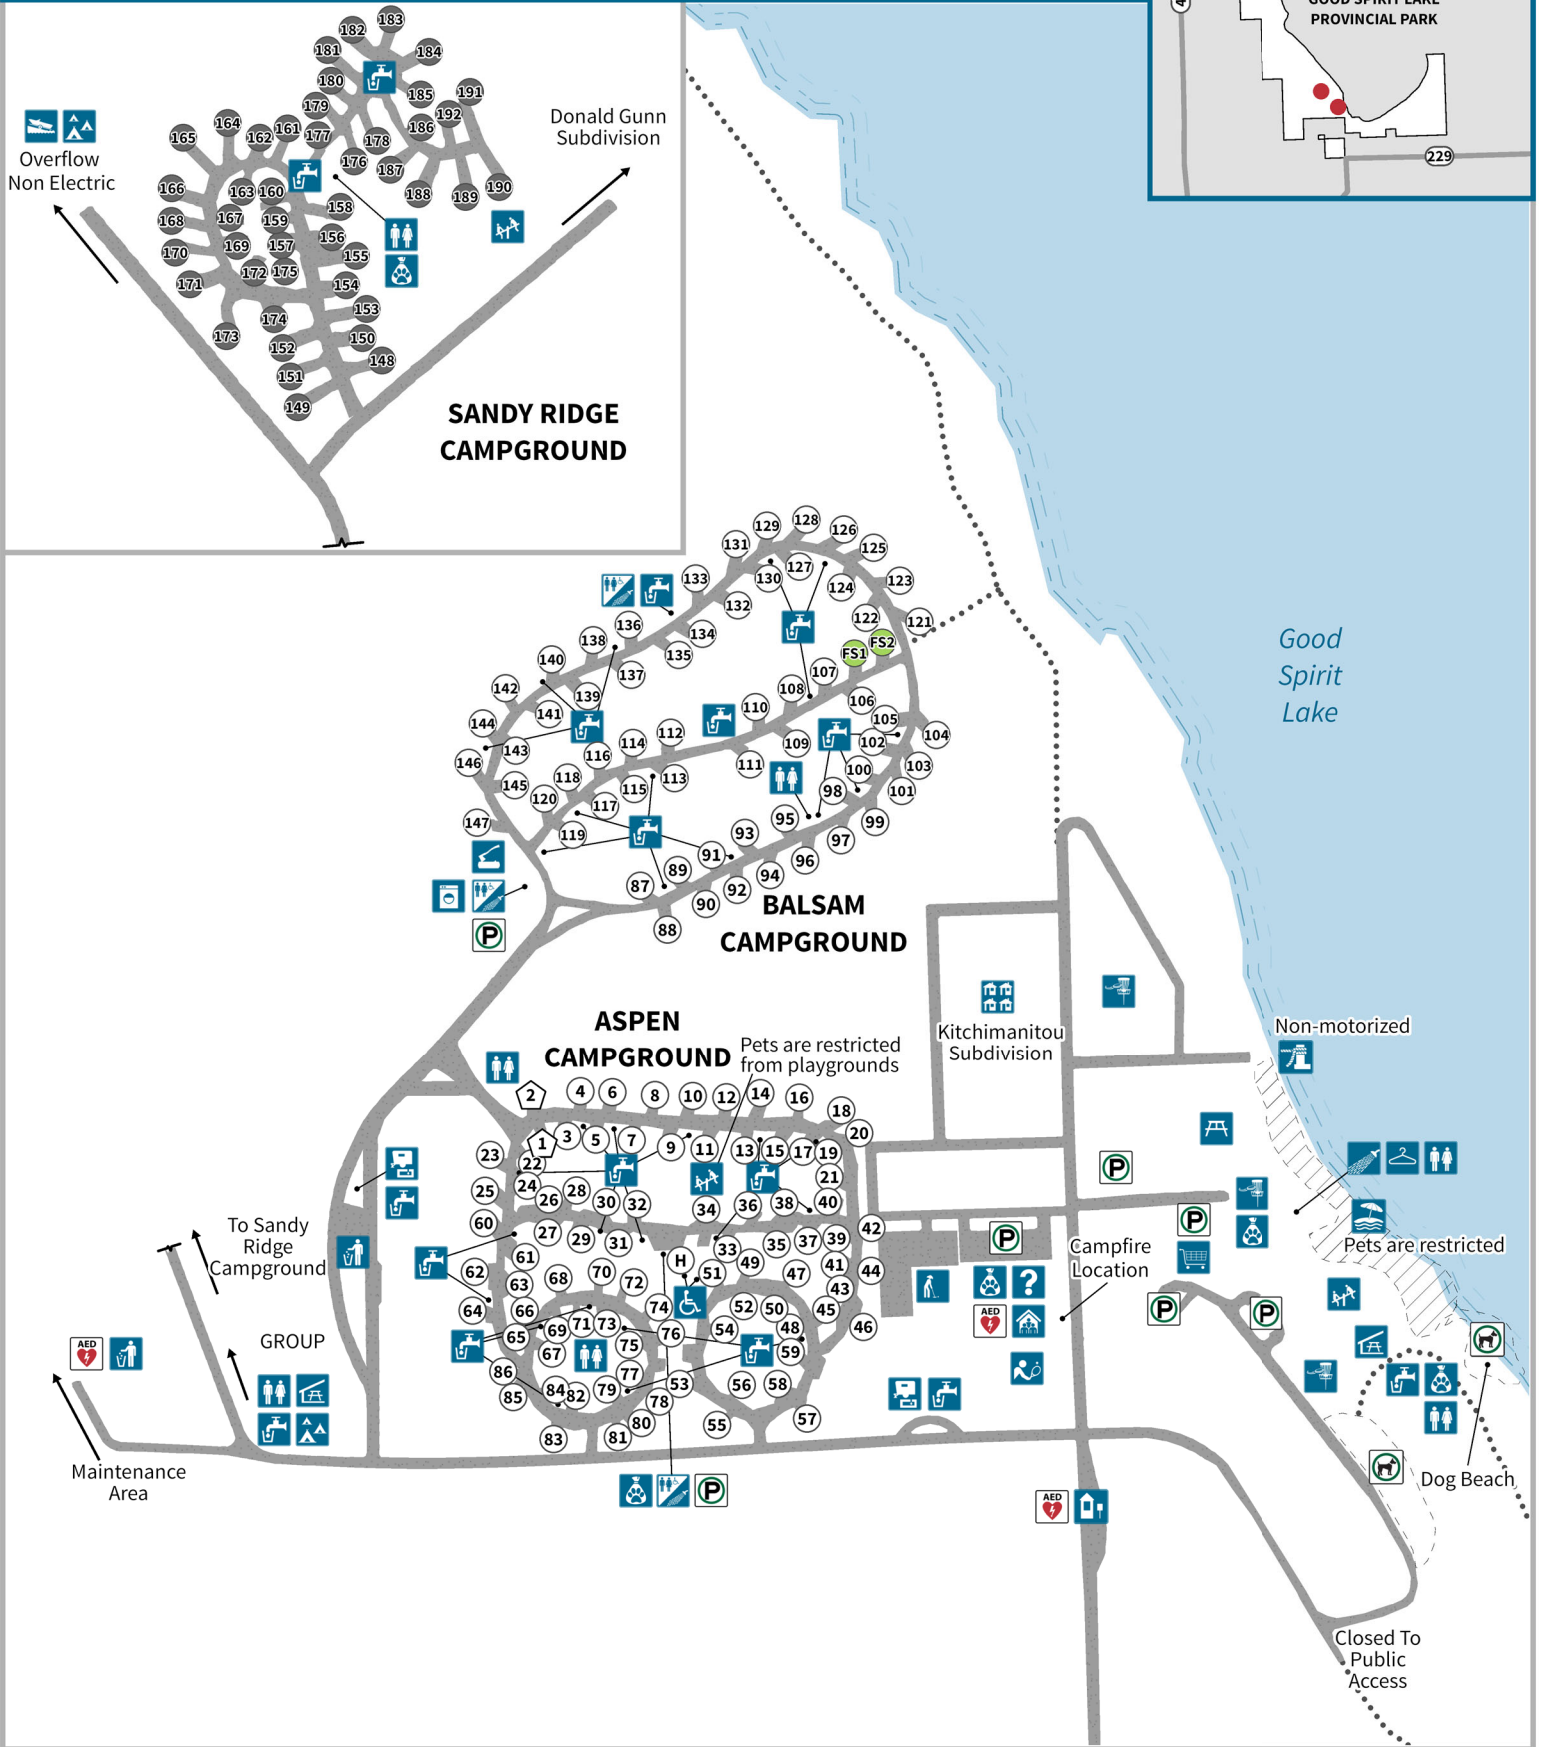

Good Spirit Lake Provincial Park

Core Area

Legend

	Park Boundary		Sani Dump
	AED		Shower
	Beach		Subdivision
	Boat Launch		Tennis
	Camping		Trail
	Change Room		Washrooms
	Dog Park		Wood
	Entry Gate		
	Filleting Building		
	Garbage		
	Groceries		
	Group Sites		
	Laundry		
	Lifejacket Loaner Station		
	Maintenance		
	Mini Golf		
	Office		
	Parking		
	Picnic Shelter		
	Playground		
	Recreation Hall		

#SaskParks
 Park Watch: 1-800-667-1788
 saskparks.com

The Ministry of Parks, Culture and Sport is not responsible for any damages suffered, including but not limited to, personal injury, damage to property, or death, as a result of use of or reliance on this map. Be aware that natural elements, including submerged obstacles and rapids may change suddenly and without warning. Use of this map and travel in the area shown in the map is at your own risk.
 Published Date: 00.00.2024

Good Spirit Lake Provincial Park Campgrounds

Legend

- | | | | | | |
|-------------|--------------|-------------|----------------|-----------------|-------------|
| Accessible | Day-use Area | Group Sites | Pet Off Leash | Potable Water | Shower |
| AED | Disc Golf | Laundry | Pet Waste Bag | Recreation Hall | Subdivision |
| Beach | Entry Gate | Mini Golf | Picnic Shelter | Sani Dump | Tennis |
| Boat Tie Up | Garbage | Office | Playground | Service Centre | Washrooms |
| Change Room | Groceries | Parking | | Wood | |

Site Types

- Electric
- Non-Electric
- Full Service
- Camp-Easy

#SaskParks
 Park Watch: 1-800-667-1788
 saskparks.com

The Ministry of Parks, Culture and Sport is not responsible for any damages suffered, including but not limited to, personal injury, damage to property, or death, as a result of use of or reliance on this map. Be aware that natural elements, including submerged obstacles and rapids may change suddenly and without warning. Use of this map and travel in the area shown in the map is at your own risk.
 Published Date: 15/04/2025