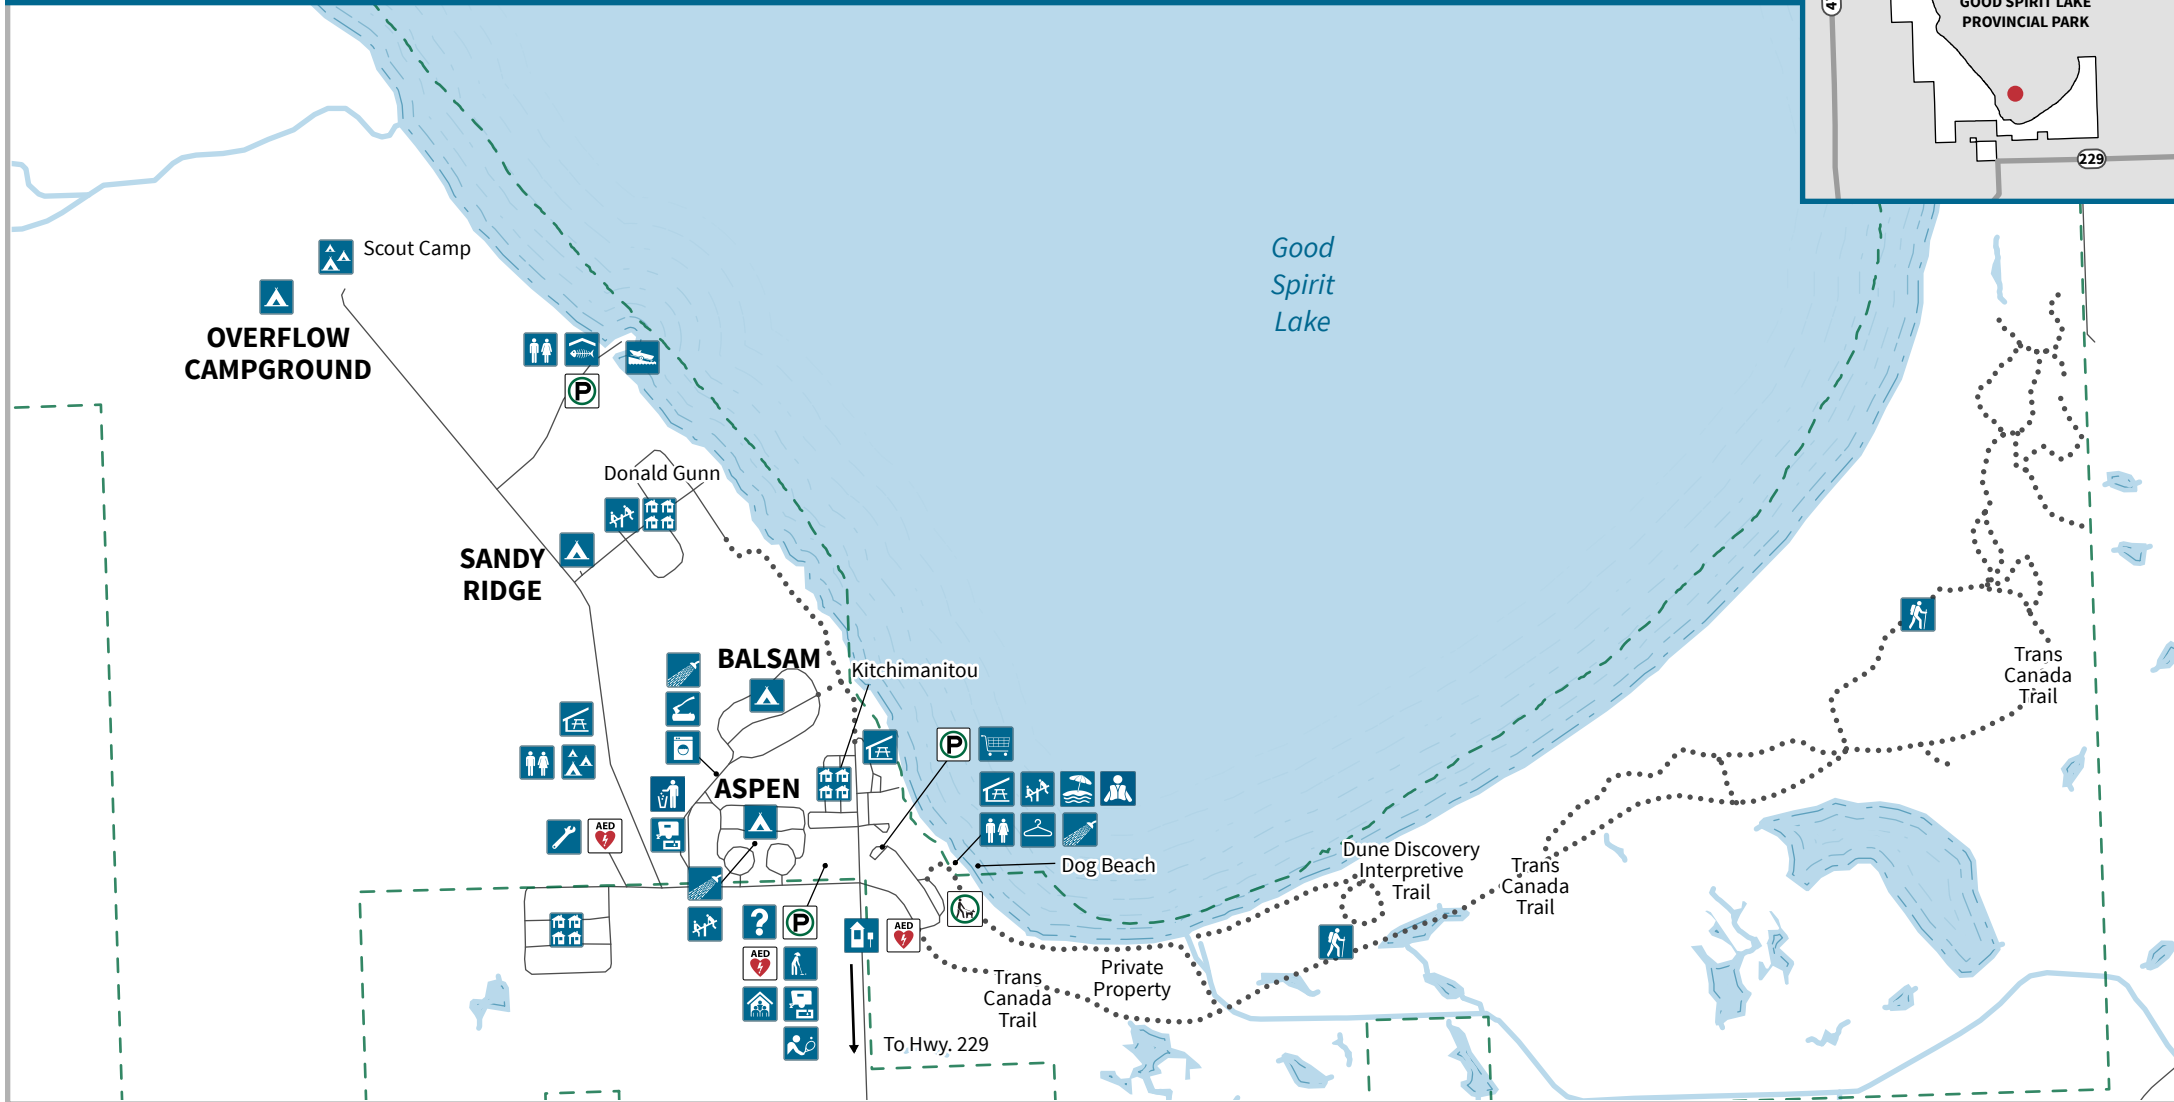

Good Spirit Lake Provincial Park

Core Area

Legend

	Park Boundary		Sani Dump
	AED		Shower
	Beach		Subdivision
	Boat Launch		Tennis
	Camping		Trail
	Change Room		Washrooms
	Dog Park		Wood
	Entry Gate		
	Filleting Building		
	Garbage		
	Groceries		
	Group Sites		
	Laundry		
	Lifejacket Loaner Station		
	Maintenance		
	Mini Golf		
	Office		
	Parking		
	Picnic Shelter		
	Playground		
	Recreation Hall		

Good Spirit Lake Provincial Park Campgrounds

Legend

- | | | | | | |
|-------------|--------------|-------------|----------------|-----------------|-------------|
| Accessible | Day-use Area | Group Sites | Pet Off Leash | Potable Water | Shower |
| AED | Disc Golf | Laundry | Pet Waste Bag | Recreation Hall | Subdivision |
| Beach | Entry Gate | Mini Golf | Picnic Shelter | Sani Dump | Tennis |
| Boat Tie Up | Garbage | Office | Playground | Service Centre | Washrooms |
| Change Room | Groceries | Parking | | Wood | |