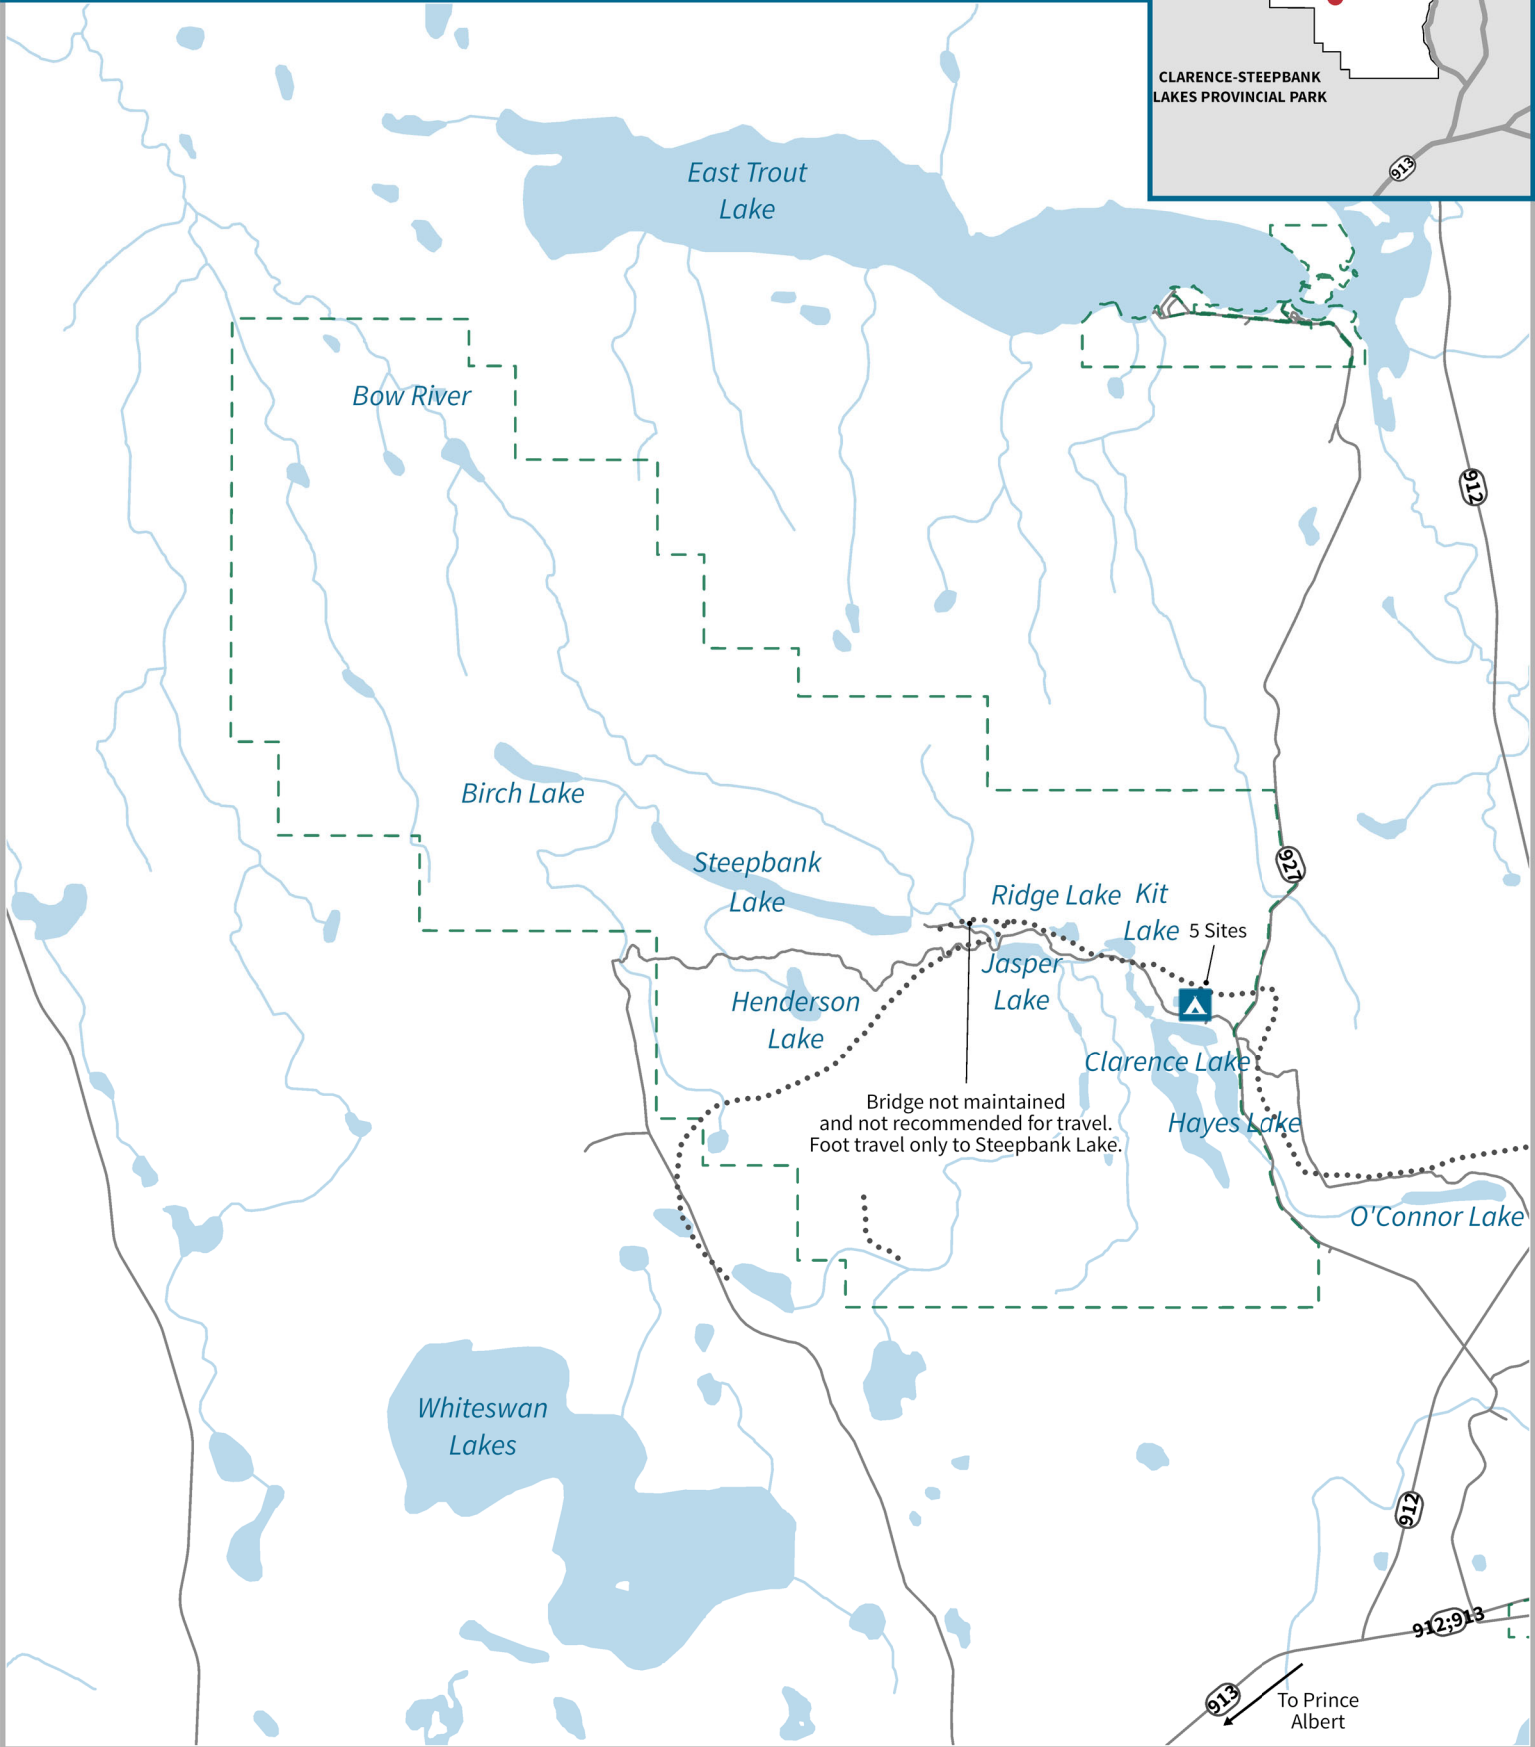

# Clarence-Steepbank Lakes

## Park Boundary

### Legend

- Campground
- Park Boundary

#SaskParks  
 Park Watch: 1-800-667-1788  
 saskparks.com

The Ministry of Parks, Culture and Sport is not responsible for any damages suffered, including but not limited to, personal injury, damage to property, or death, as a result of use of or reliance on this map. Be aware that natural elements, including submerged obstacles and rapids may change suddenly and without warning. Use of this map and travel in the area shown in the map is at your own risk.  
 Published Date: 05/02/2025